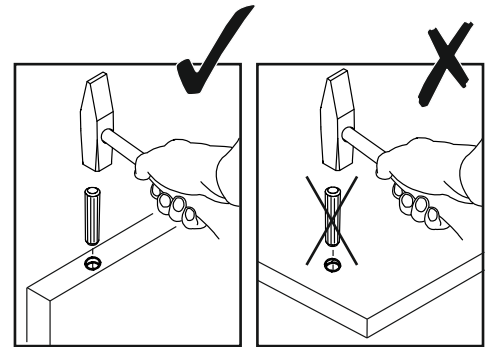

1

A0 Ø8x30 x20	C2 x16	C7 16 mm x16