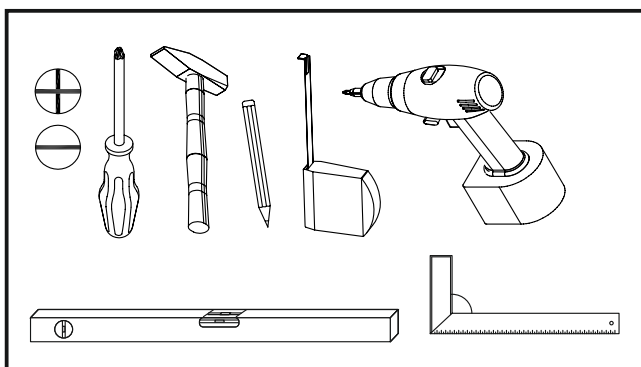

Wohnen WOOD Coffee table

Wohnen WOOD Coffee table

| | | | | | |
|---|---|---|---|--|---|
| A0 | C0 | C0 | C2 | C7 | T3 |
|  |  |  |  |  |  |
| Ø8x30 | | | | 16 mm | |
| x20 | x4 | x4 | x16 | x16 | x8 |

Wohnen WOOD Coffee table