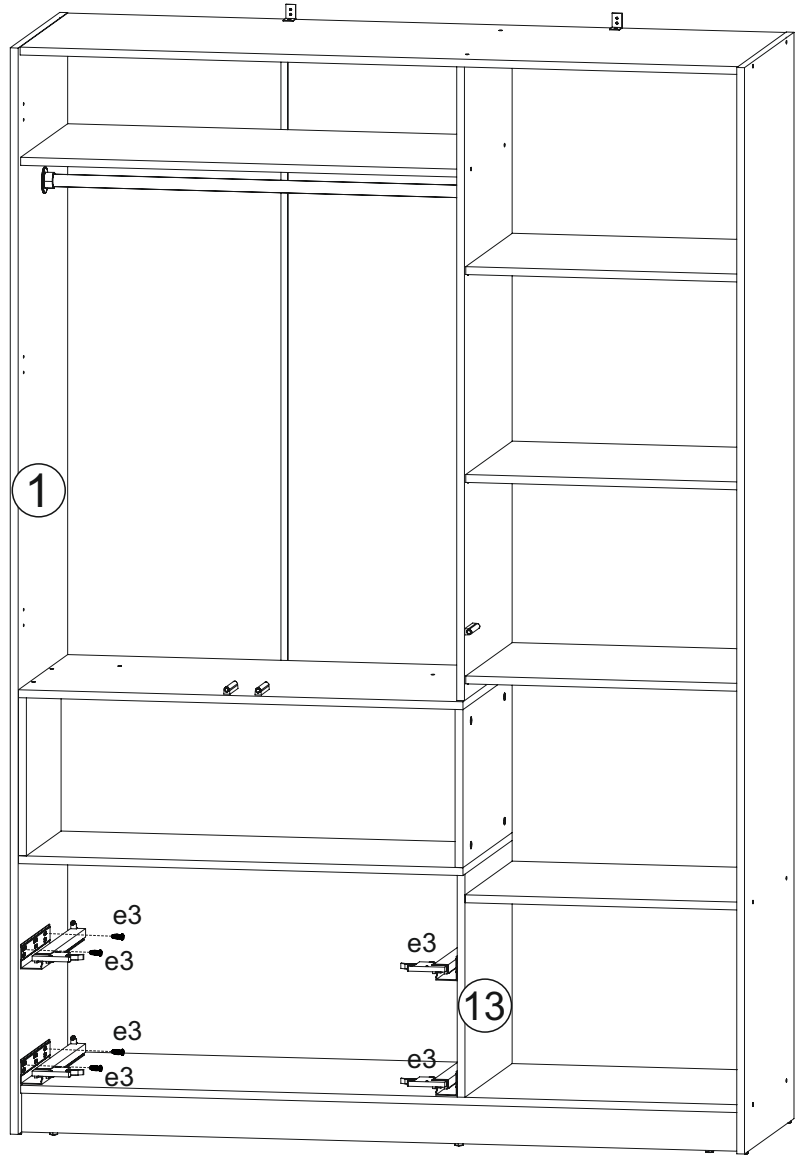

ENG

Dale 3 Doors Wardrobe

UA

Шафа Дейл, 3 двері

2200x1500x520 mm

**To avoid falling**

we recommend fixing the product to the wall using **corners** or **double-sided tape**

ENG

6

7

8

9

10

11