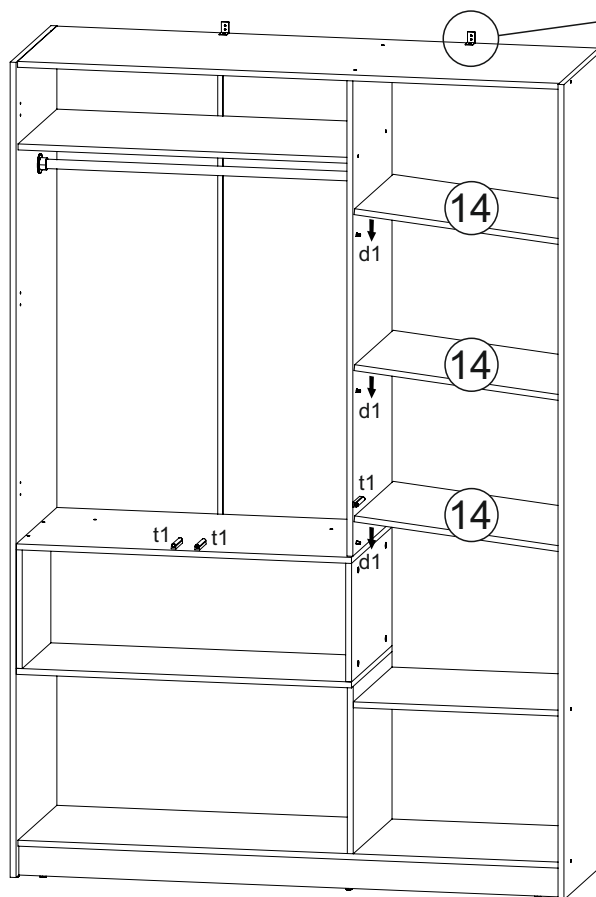

ENG

Dale 3 Doors Wardrobe

UA

Шафа Дейл, 3 двері

2200x1500x520 mm

**To avoid falling**

we recommend fixing the product to the wall using **corners** or **double-sided tape**

ENG

6

7

8

9

10

11