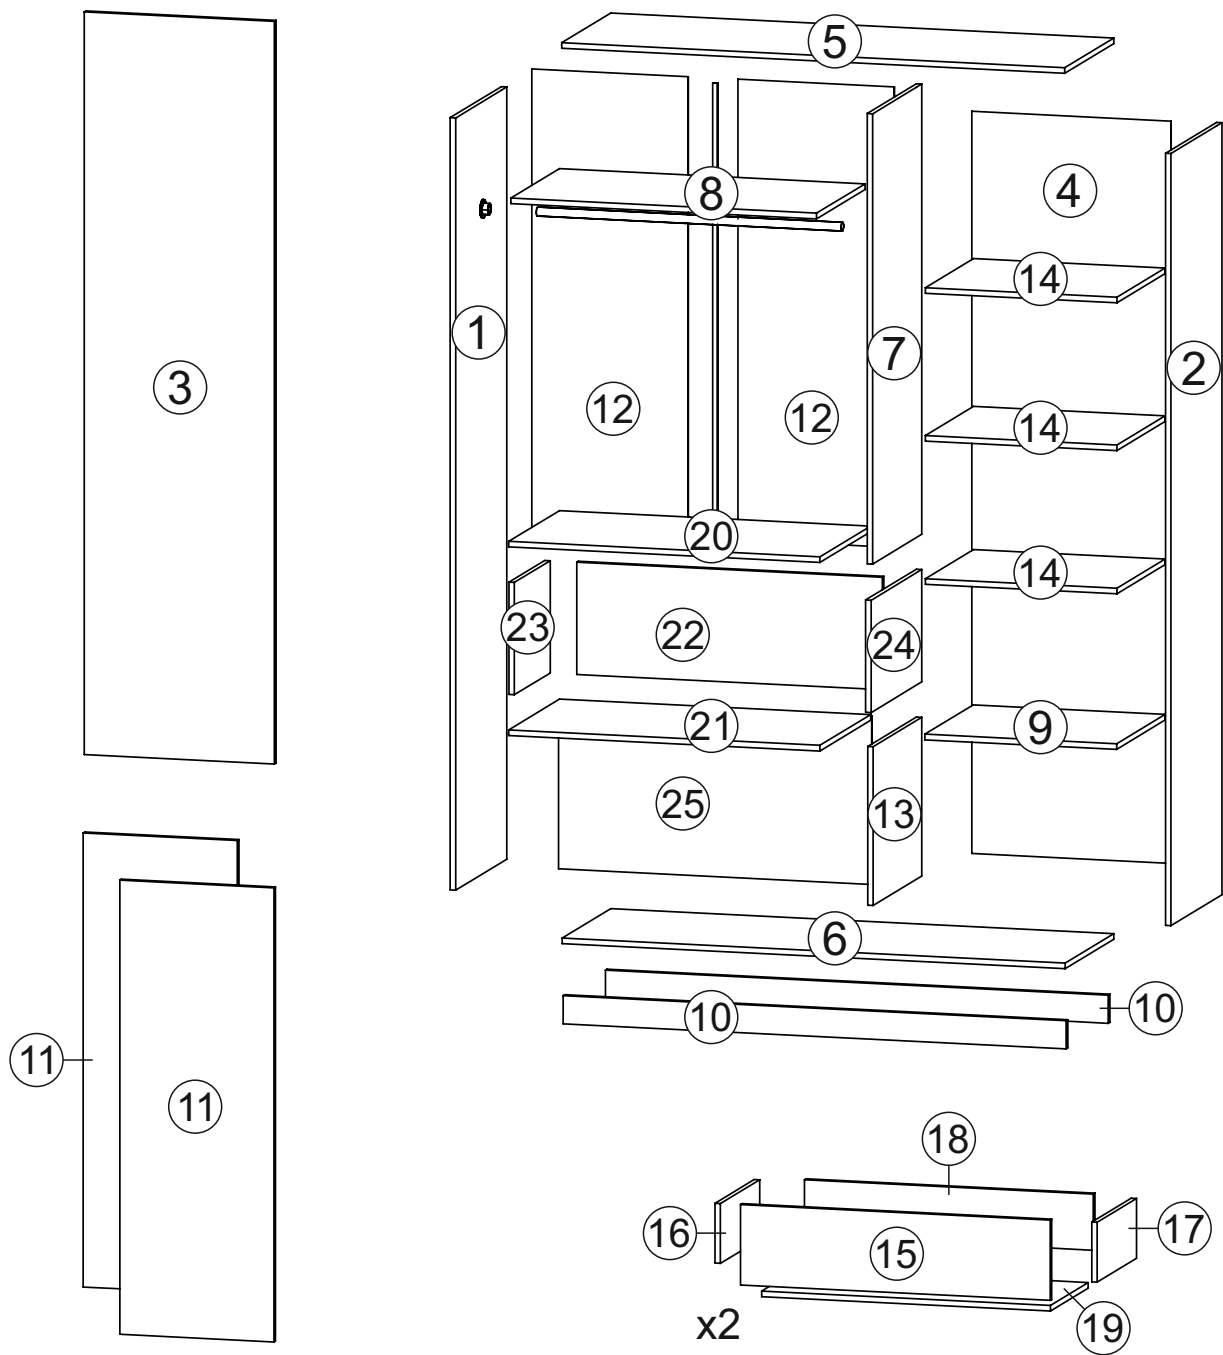

№	size / розмір		pack / уп.	qty / к-ть
1	2200	520	1/3	1
2	2200	520	1/3	1
3	2116	555	1/3	1
4	2115	581	1/3	1
5	1468	500	2/3	1
6	1468	495	2/3	1
7	1283	500	2/3	1
8	892	494	2/3	1
9	560	494	2/3	1
10	1468	80	2/3	2
11	1294	450	2/3	2
12	1312	456	2/3	2
13	452	495	3/3	1

№	size / розмір		pack / уп.	qty / к-ть
14	559	490	3/3	3
15	903	229	3/3	2
16	400	170	3/3	2
17	400	170	3/3	2
18	843	160	3/3	2
19	843	384	3/3	2
20	908	517	3/3	1
21	908	517	3/3	1
22	892	320	3/3	1
23	320	365	3/3	1
24	320	516	3/3	1
25	914	480	3/3	1