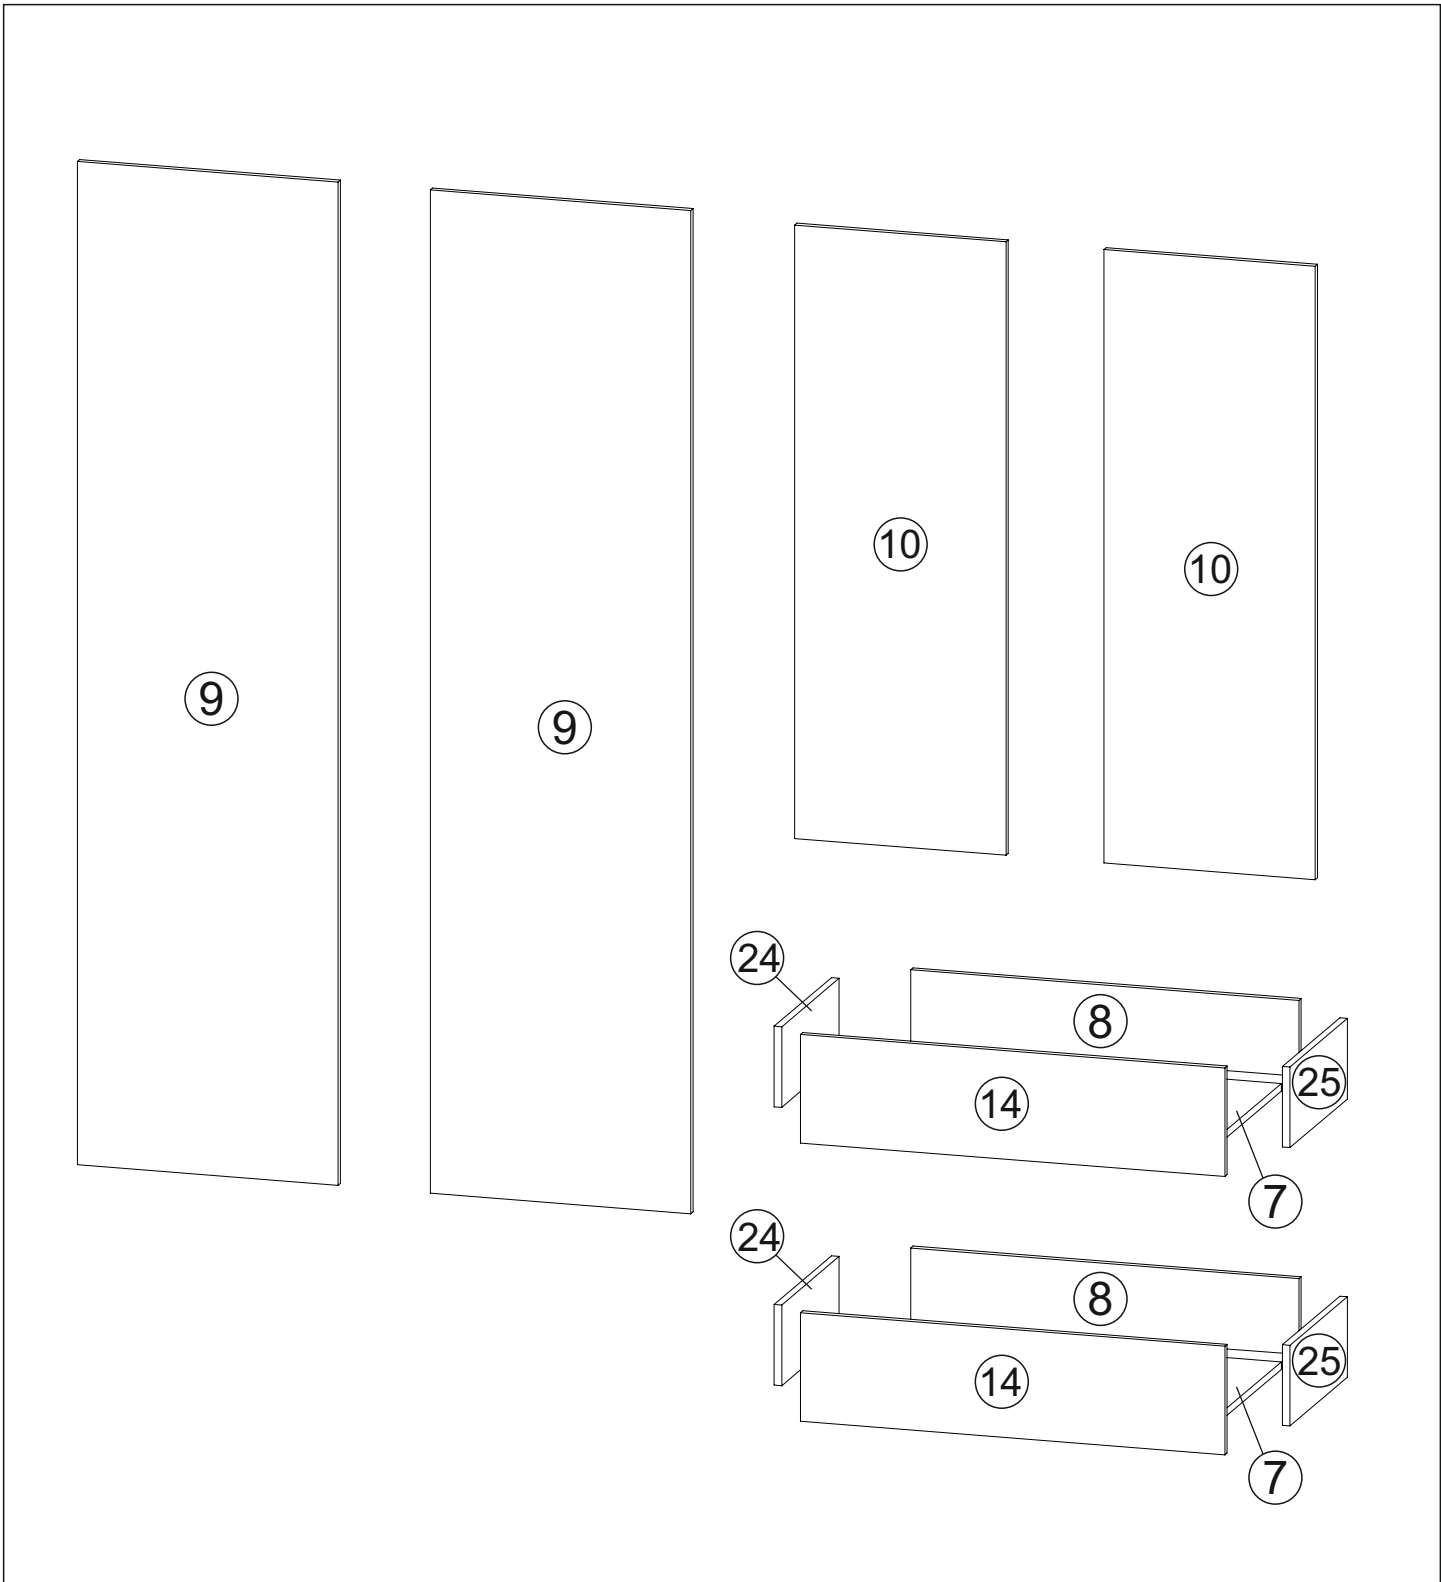

1x 	1x 	2x n906	2x TR	6x D	8x E	11x t1
4x c3	24x ø5x17 mm d1	8x r10	8x 20/9 r16	24x #16 r1	16x s2	8x s2
52x ø7x50 mm e32	40x s3	1x z1	8x ø8x60 mm f2	40x ø8x30 mm f1	36x ø6x13 mm e3	98x ø3,5x16 mm p38
2x u1	22x v1	8x k1	 l1