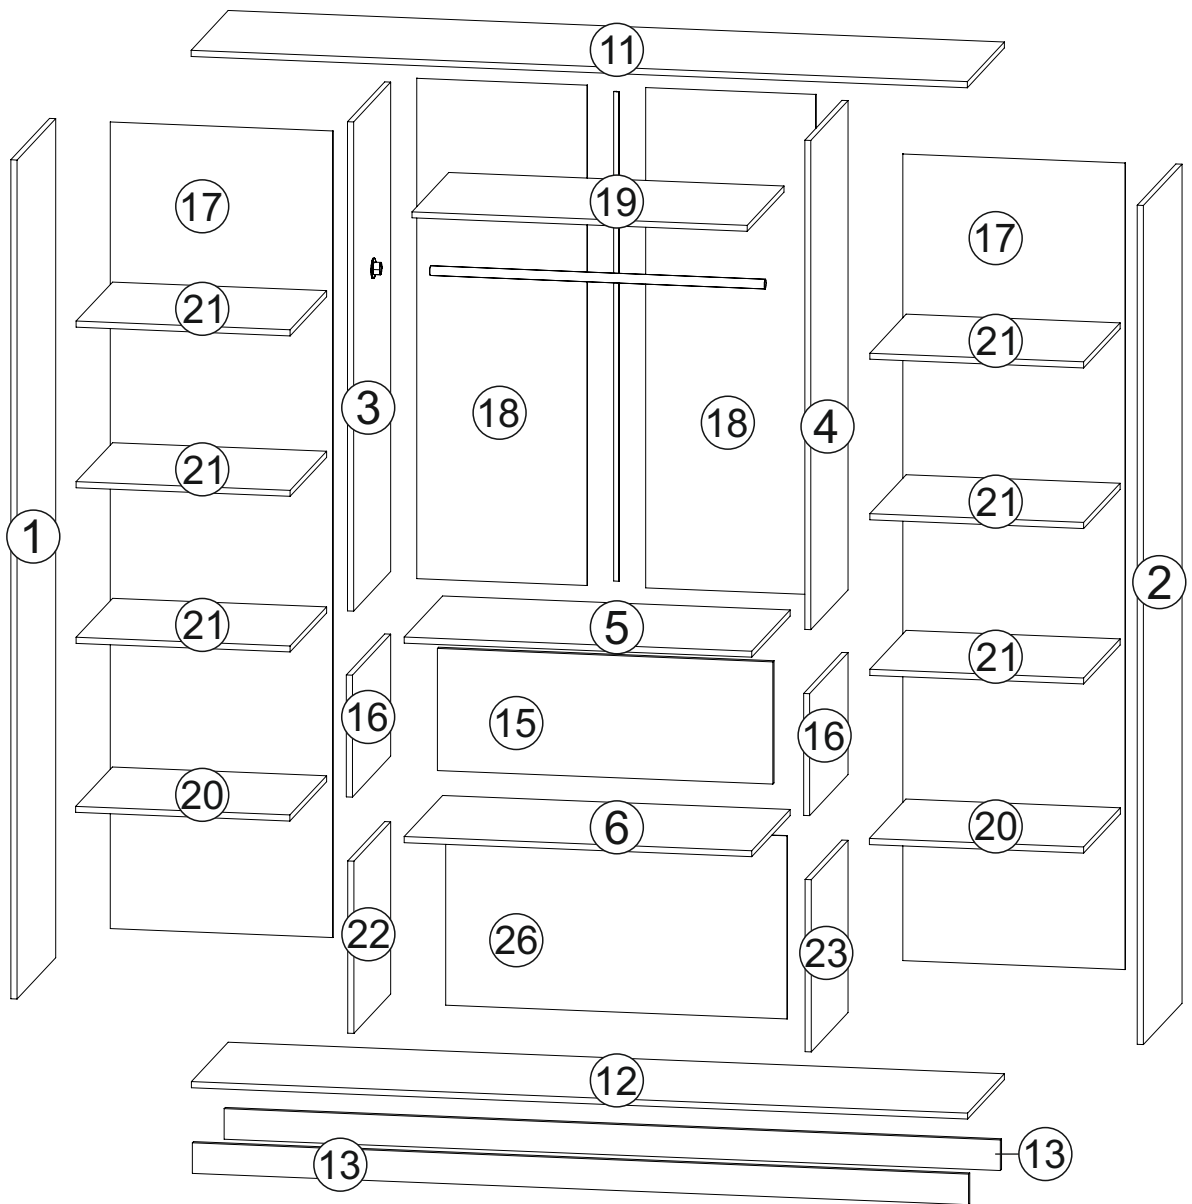

№	size / розмір		pack / уп.	qty / к-ть
1	2200	520	1/4	1
2	2200	520	1/4	1
3	1283	500	1/4	1
4	1283	500	1/4	1
5	908	517	1/4	1
6	908	517	1/4	1
7	827	384	2/4	2
8	827	160	2/4	2
9	2116	555	2/4	2
10	1294	450	2/4	2
11	2028	500	3/4	1
12	2028	495	3/4	1
13	2028	80	3/4	2

№	size / розмір		pack / уп.	qty / к-ть
14	904	229	3/4	2
15	876	320	3/4	1
16	320	516	3/4	2
17	2115	581	3/4	2
18	1312	445	3/4	2
19	876	494	4/4	1
20	560	494	4/4	2
21	559	490	4/4	6
22	452	495	4/4	1
23	452	495	4/4	1
24	400	170	4/4	2
25	400	170	4/4	2
26	892	480	4/4	1