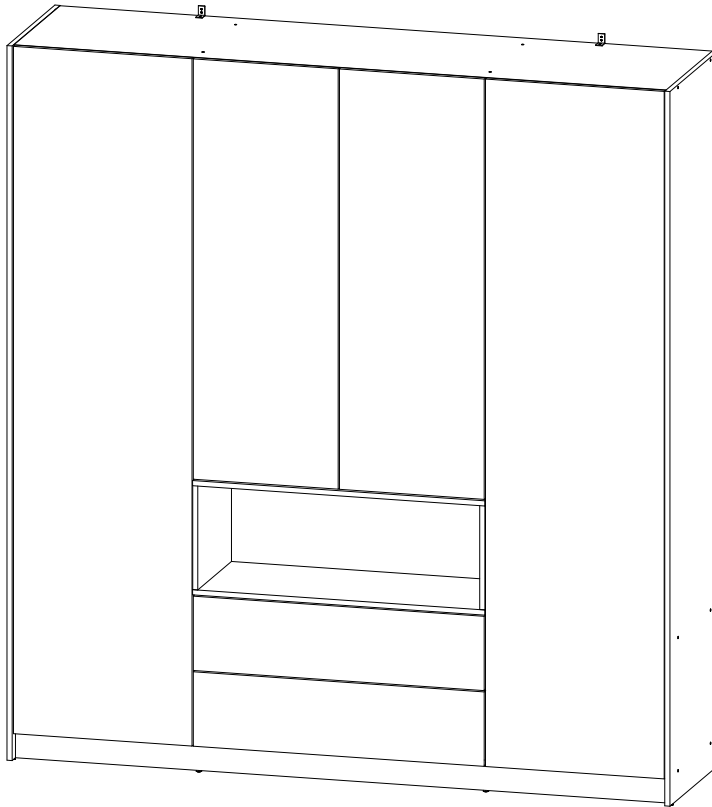

ENG

Dale 4 Doors Wardrobe

UA

Шафа Дейл, 4 двері

2200x2060x520 mm

**To avoid falling**

we recommend fixing the product to the wall using **corners** or **double-sided tape**

ENG